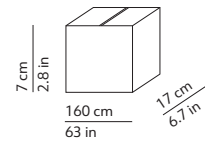

### CODES AND DIMENSIONS / CODICI E DIMENSIONI

K405340N  
K405340

### PACKAGING / IMBALLO

Diffuser  
Volume: 0.075 m<sup>3</sup> / 2.641 ft<sup>3</sup>  
Gross weight: 7.40 kg / 16.28 lbs

Structure  
Volume: 0.019 m<sup>3</sup> / 0.672 ft<sup>3</sup>  
Gross weight: 12.60 kg / 27.72 lbs