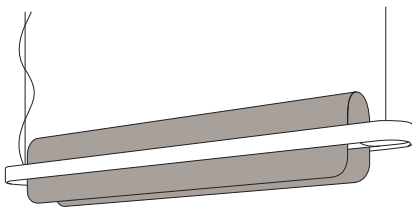

MATERIALS AND FINISHINGS / MATERIALI E FINITURE

DIFFUSER / DIFFUSORE

Transparent / Trasparente

Textured and curved glass
Vetro texturizzato curvato