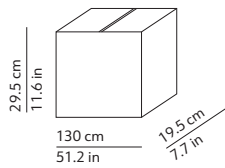

### PACKAGING / IMBALLO

Diffuser  
Volume: 0.075 m<sup>3</sup> / 2.641 ft<sup>3</sup>  
Gross weight: 7.40 kg / 16.28 lbs

Structure  
Volume: 0.019 m<sup>3</sup> / 0.672 ft<sup>3</sup>  
Gross weight: 12.60 kg / 27.72 lbs